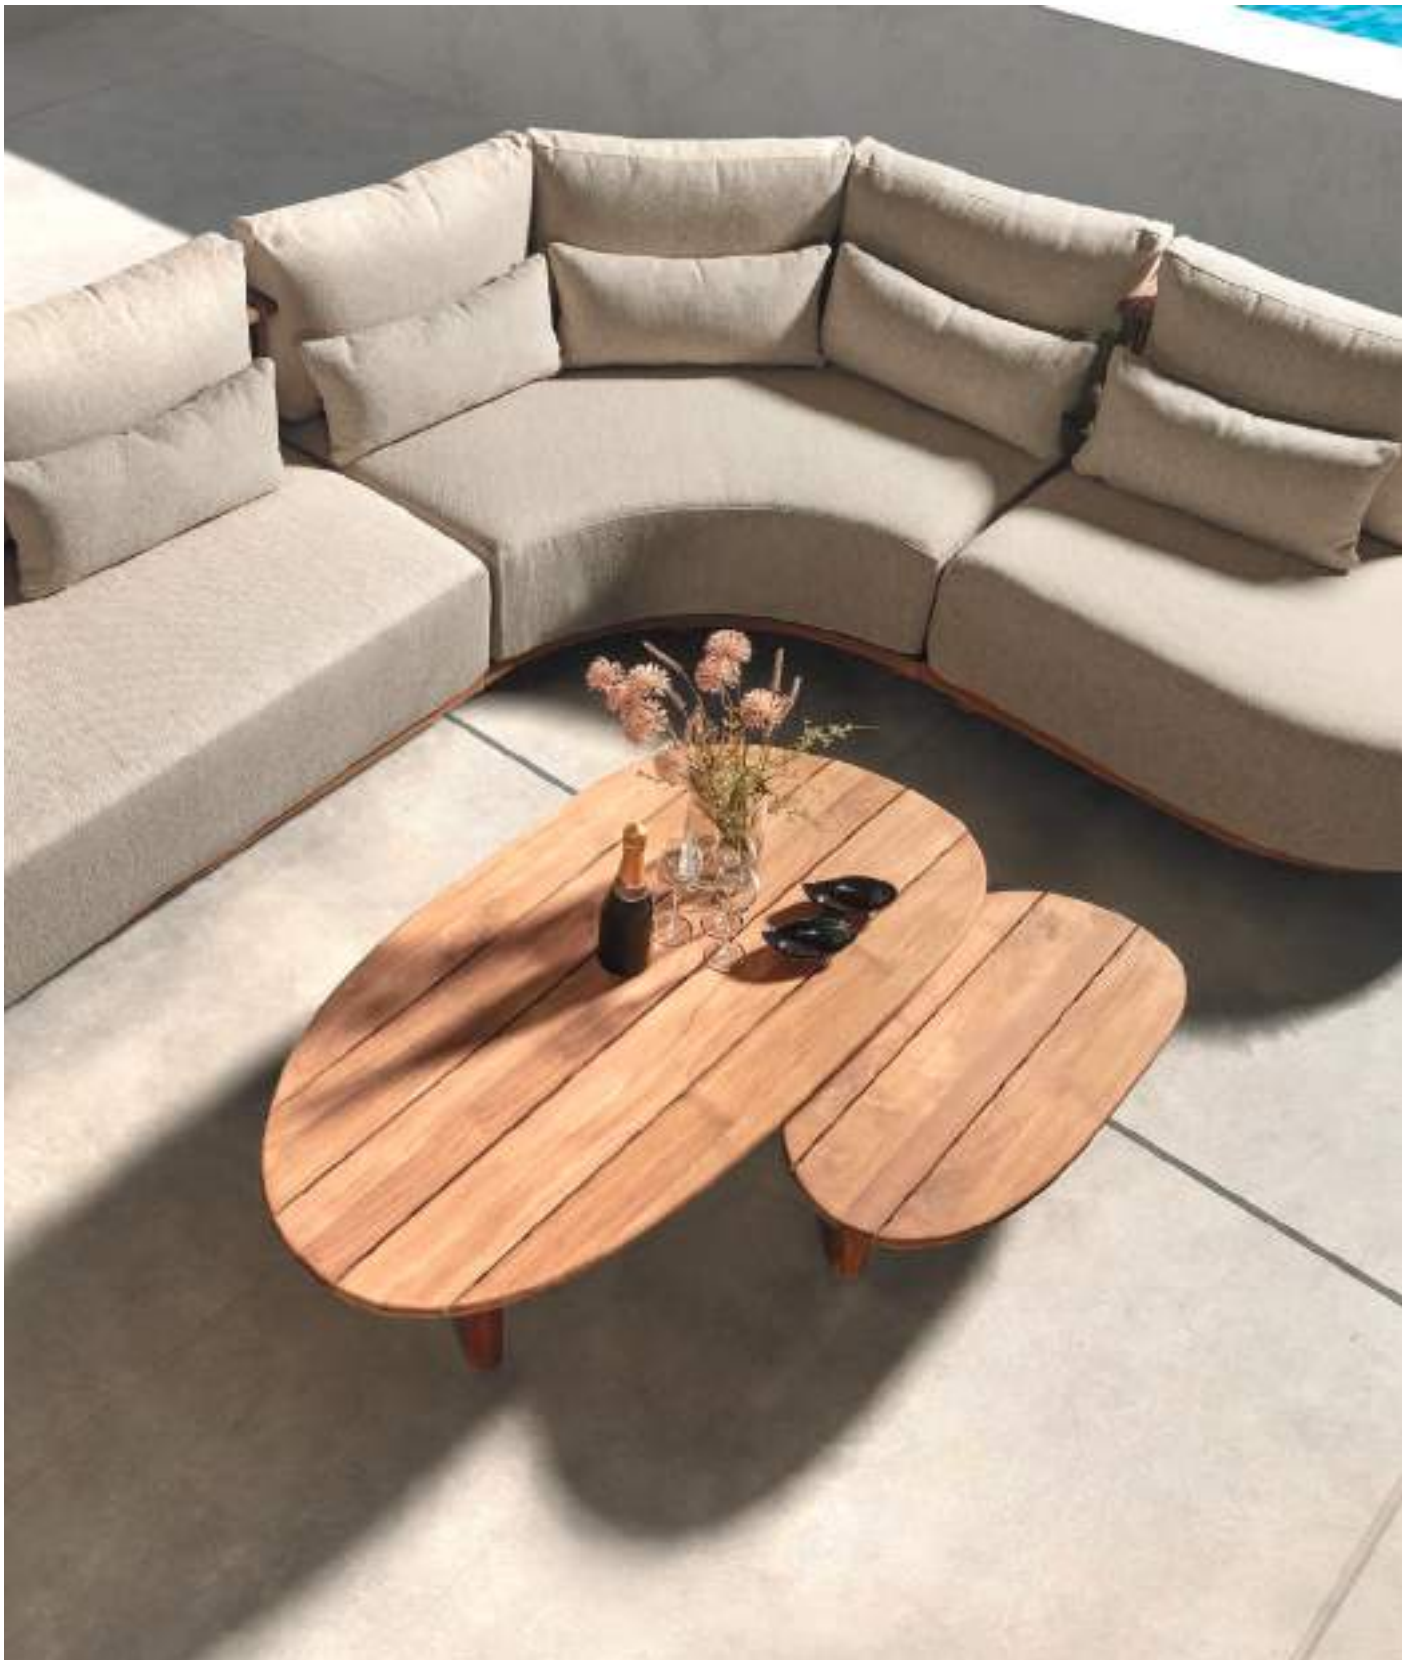

A1907

 ice alu, light grey padded textile

 H53 . W68 . D200 cm
HS33 . HA53 cm

 **stackable**

Coffee & side tables

Looking for some allround coffee tables? Castle Line offers you different designs combinable with all kinds of outdoor styles.