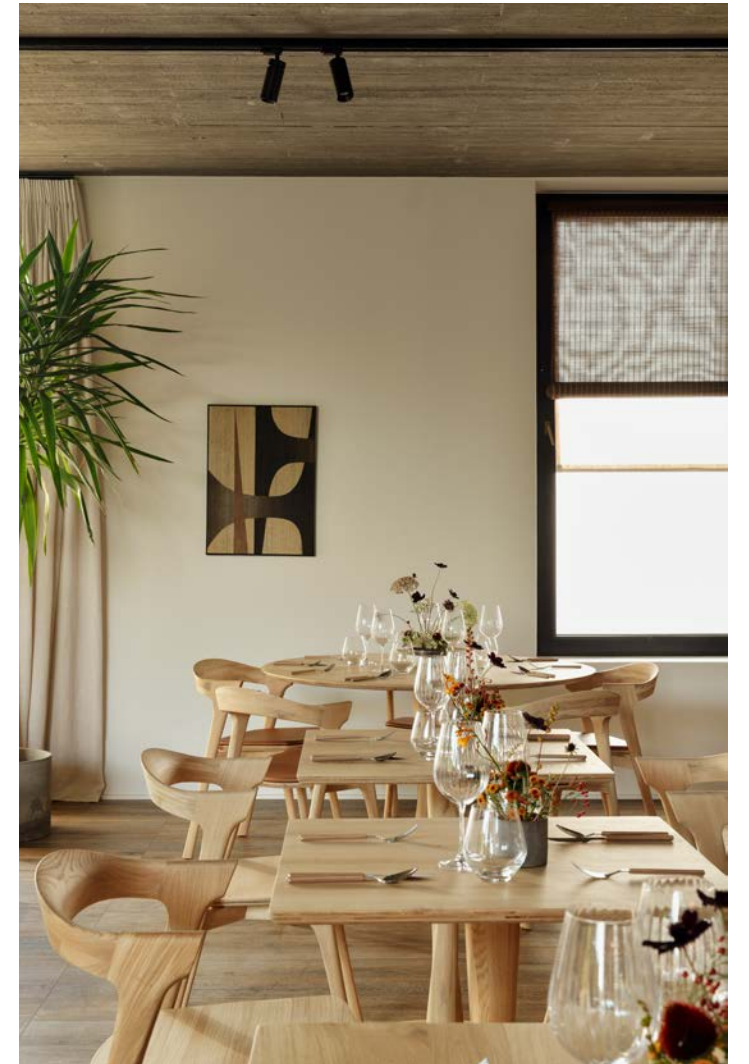

Torsion dining table

round

length x width	oak	oak black
70 × 70 cm | 27.5" × 27.5"	50017	50011
90 × 90 cm | 35.5" × 35.5"	50018	50013
127 × 127 cm | 50" × 50"	50019	50012

table height: 76 cm | 30"

square

length x width	oak
70 × 70 cm | 27.5" × 27.5"	50021

table height: 76 cm | 30"

oak

oak

oak

oak black

oak black