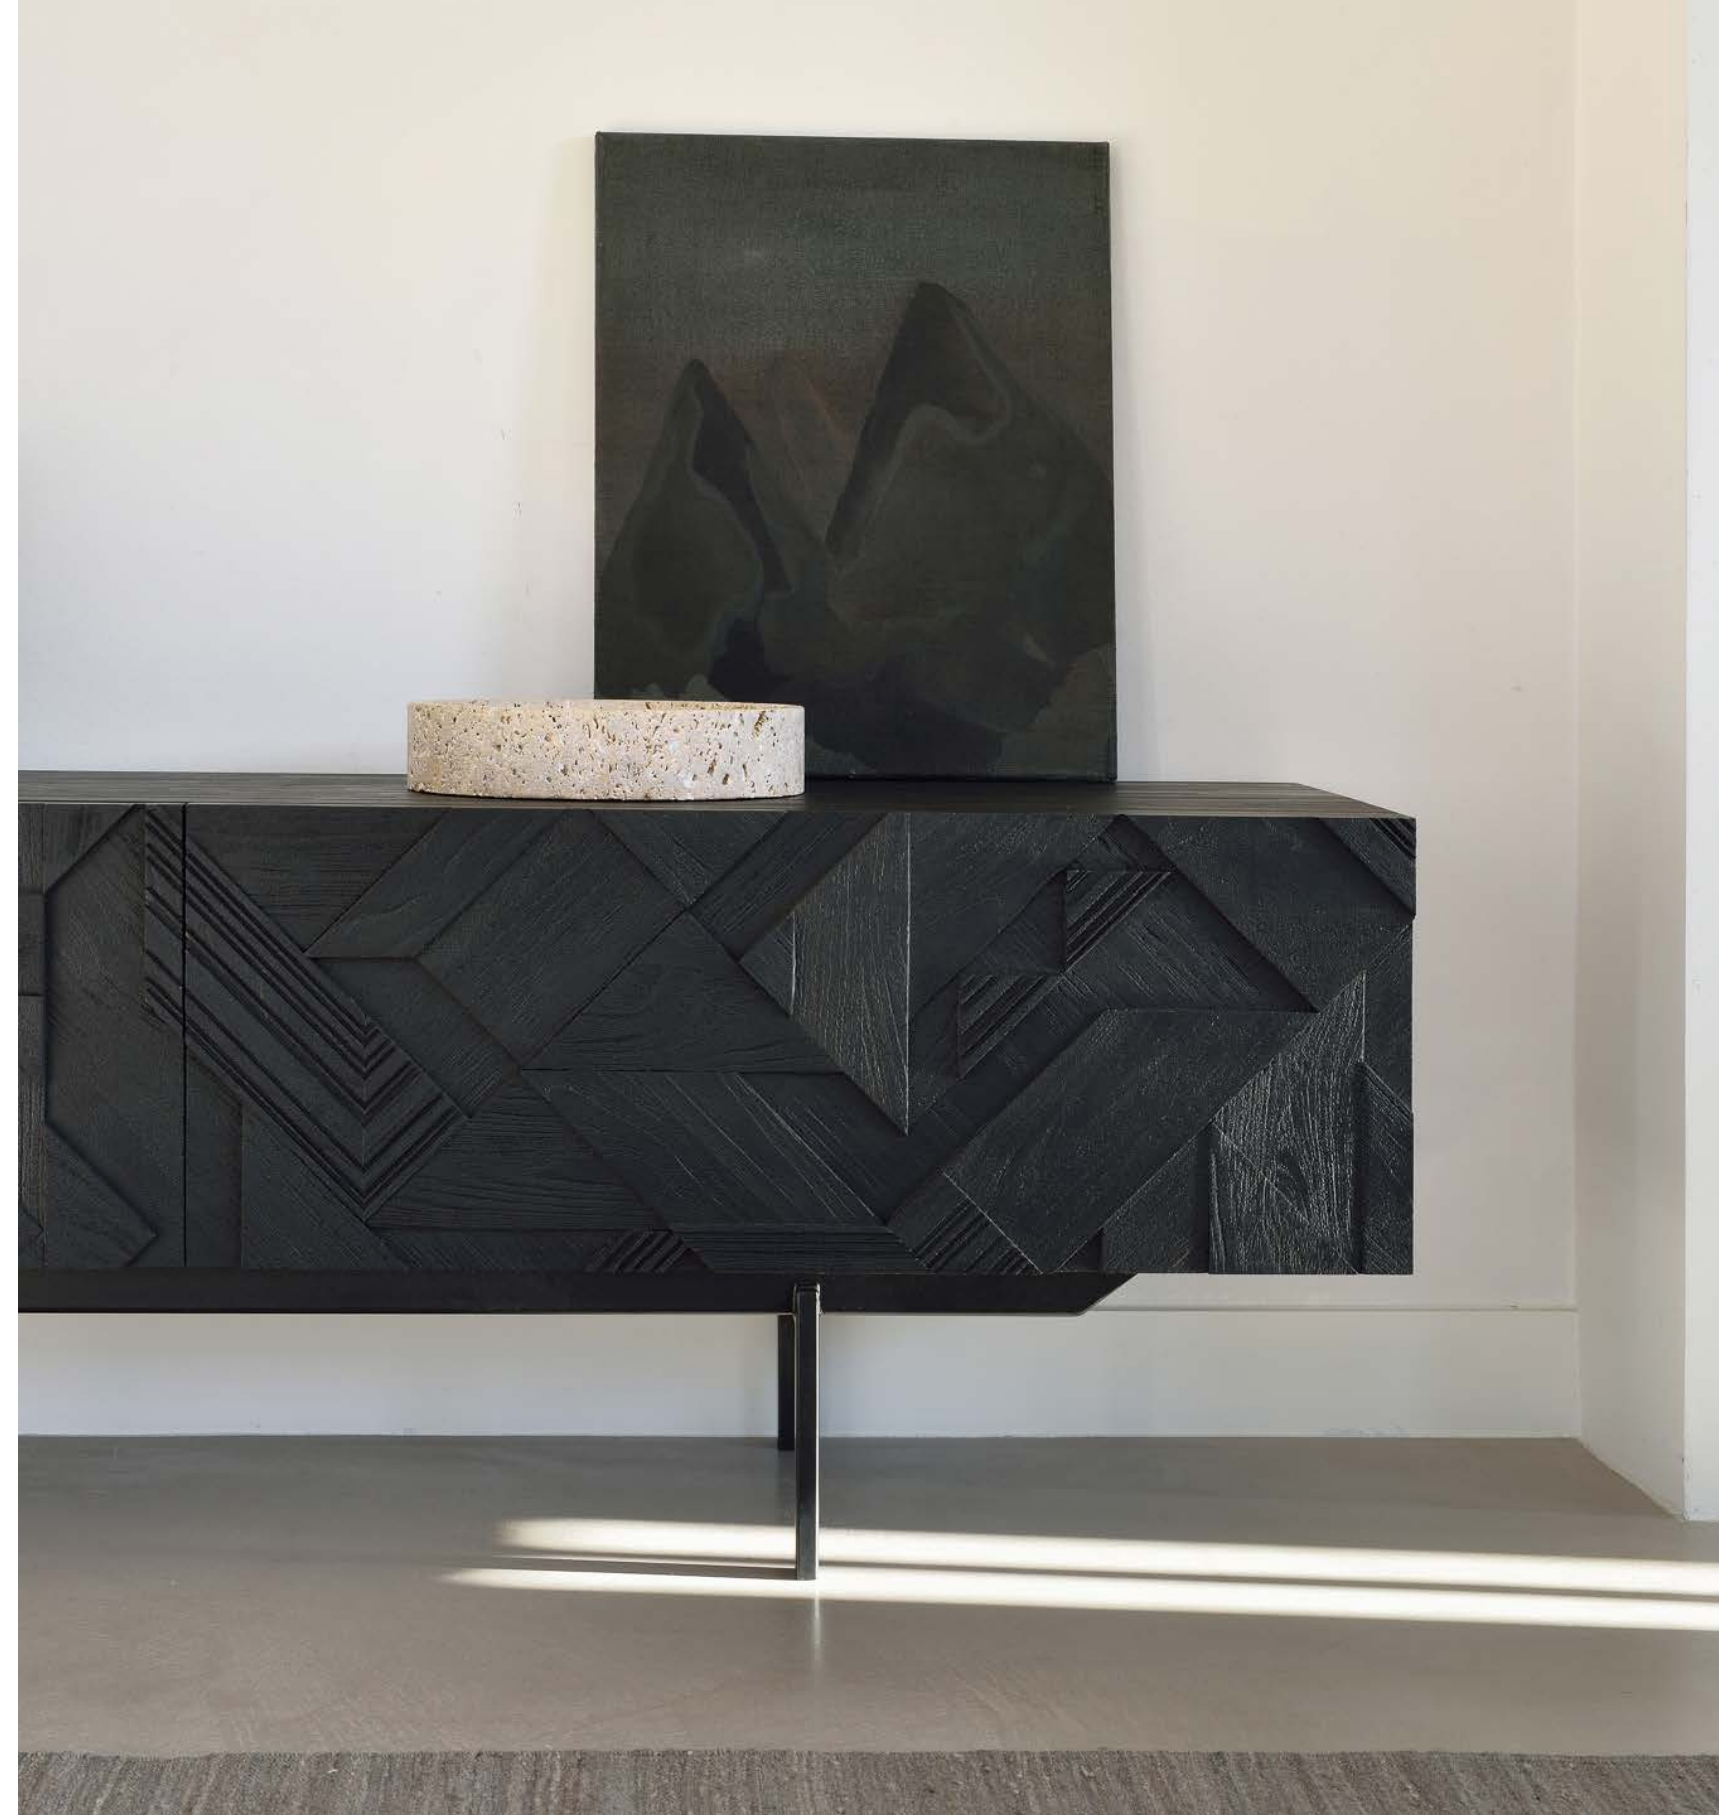

Shadow tv cupboard

	length	teak dark
1 door + 1 flip-down door + 1 drawer	180 cm | 71"	51315
2 door + 1 flip-down door + 2 drawer	224 cm | 88"	51315
width x height: 45 cm x 63 cm | 17.5" x 25"		

teak dark + black metal legs   1 flip-down door + 1 drawer

teak dark + black metal legs   1 flip-down door + 2 drawers