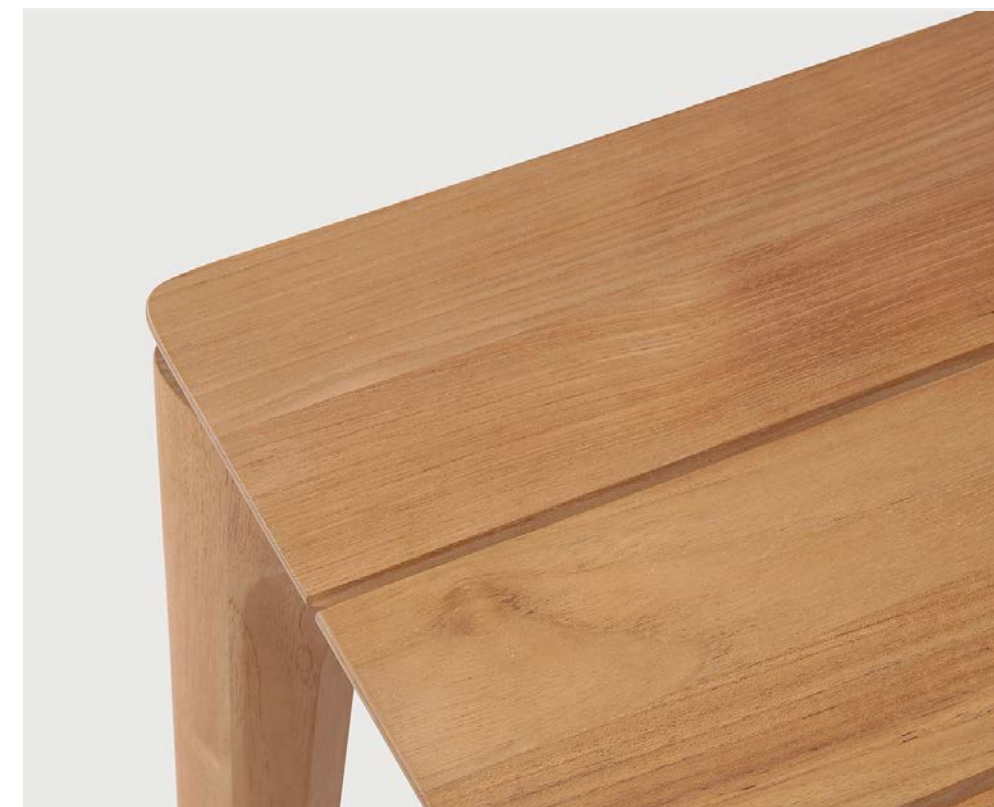

OUTDOOR UPHOLSTERY & FABRICS

Ethnicraft Outdoor fabrics are water-repellent, UV resistant, hypoallergenic and maintenance-friendly.

Clean with clear water and a natural soap. Covers are machine washable up to 30°C/86°F.

All cushions are inserted with a long-lasting, all-weather quick-dry foam. To keep your Ethnicraft Outdoor furniture in optimal condition, we suggest fitting our custom-made raincovers during seasons when it is not in use, or during periods of bad weather.

FOR FULL CARE AND MAINTENANCE
INFORMATION RELATED TO ETHNICRAFT
PRODUCTS AND MATERIALS, PLEASE LINK
DIRECTLY THROUGH TO OUR WEBSITE: