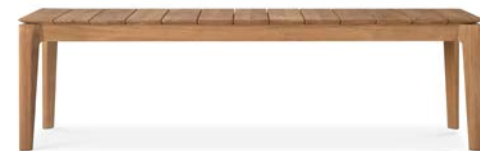

teak

2 seater

teak

3 seater