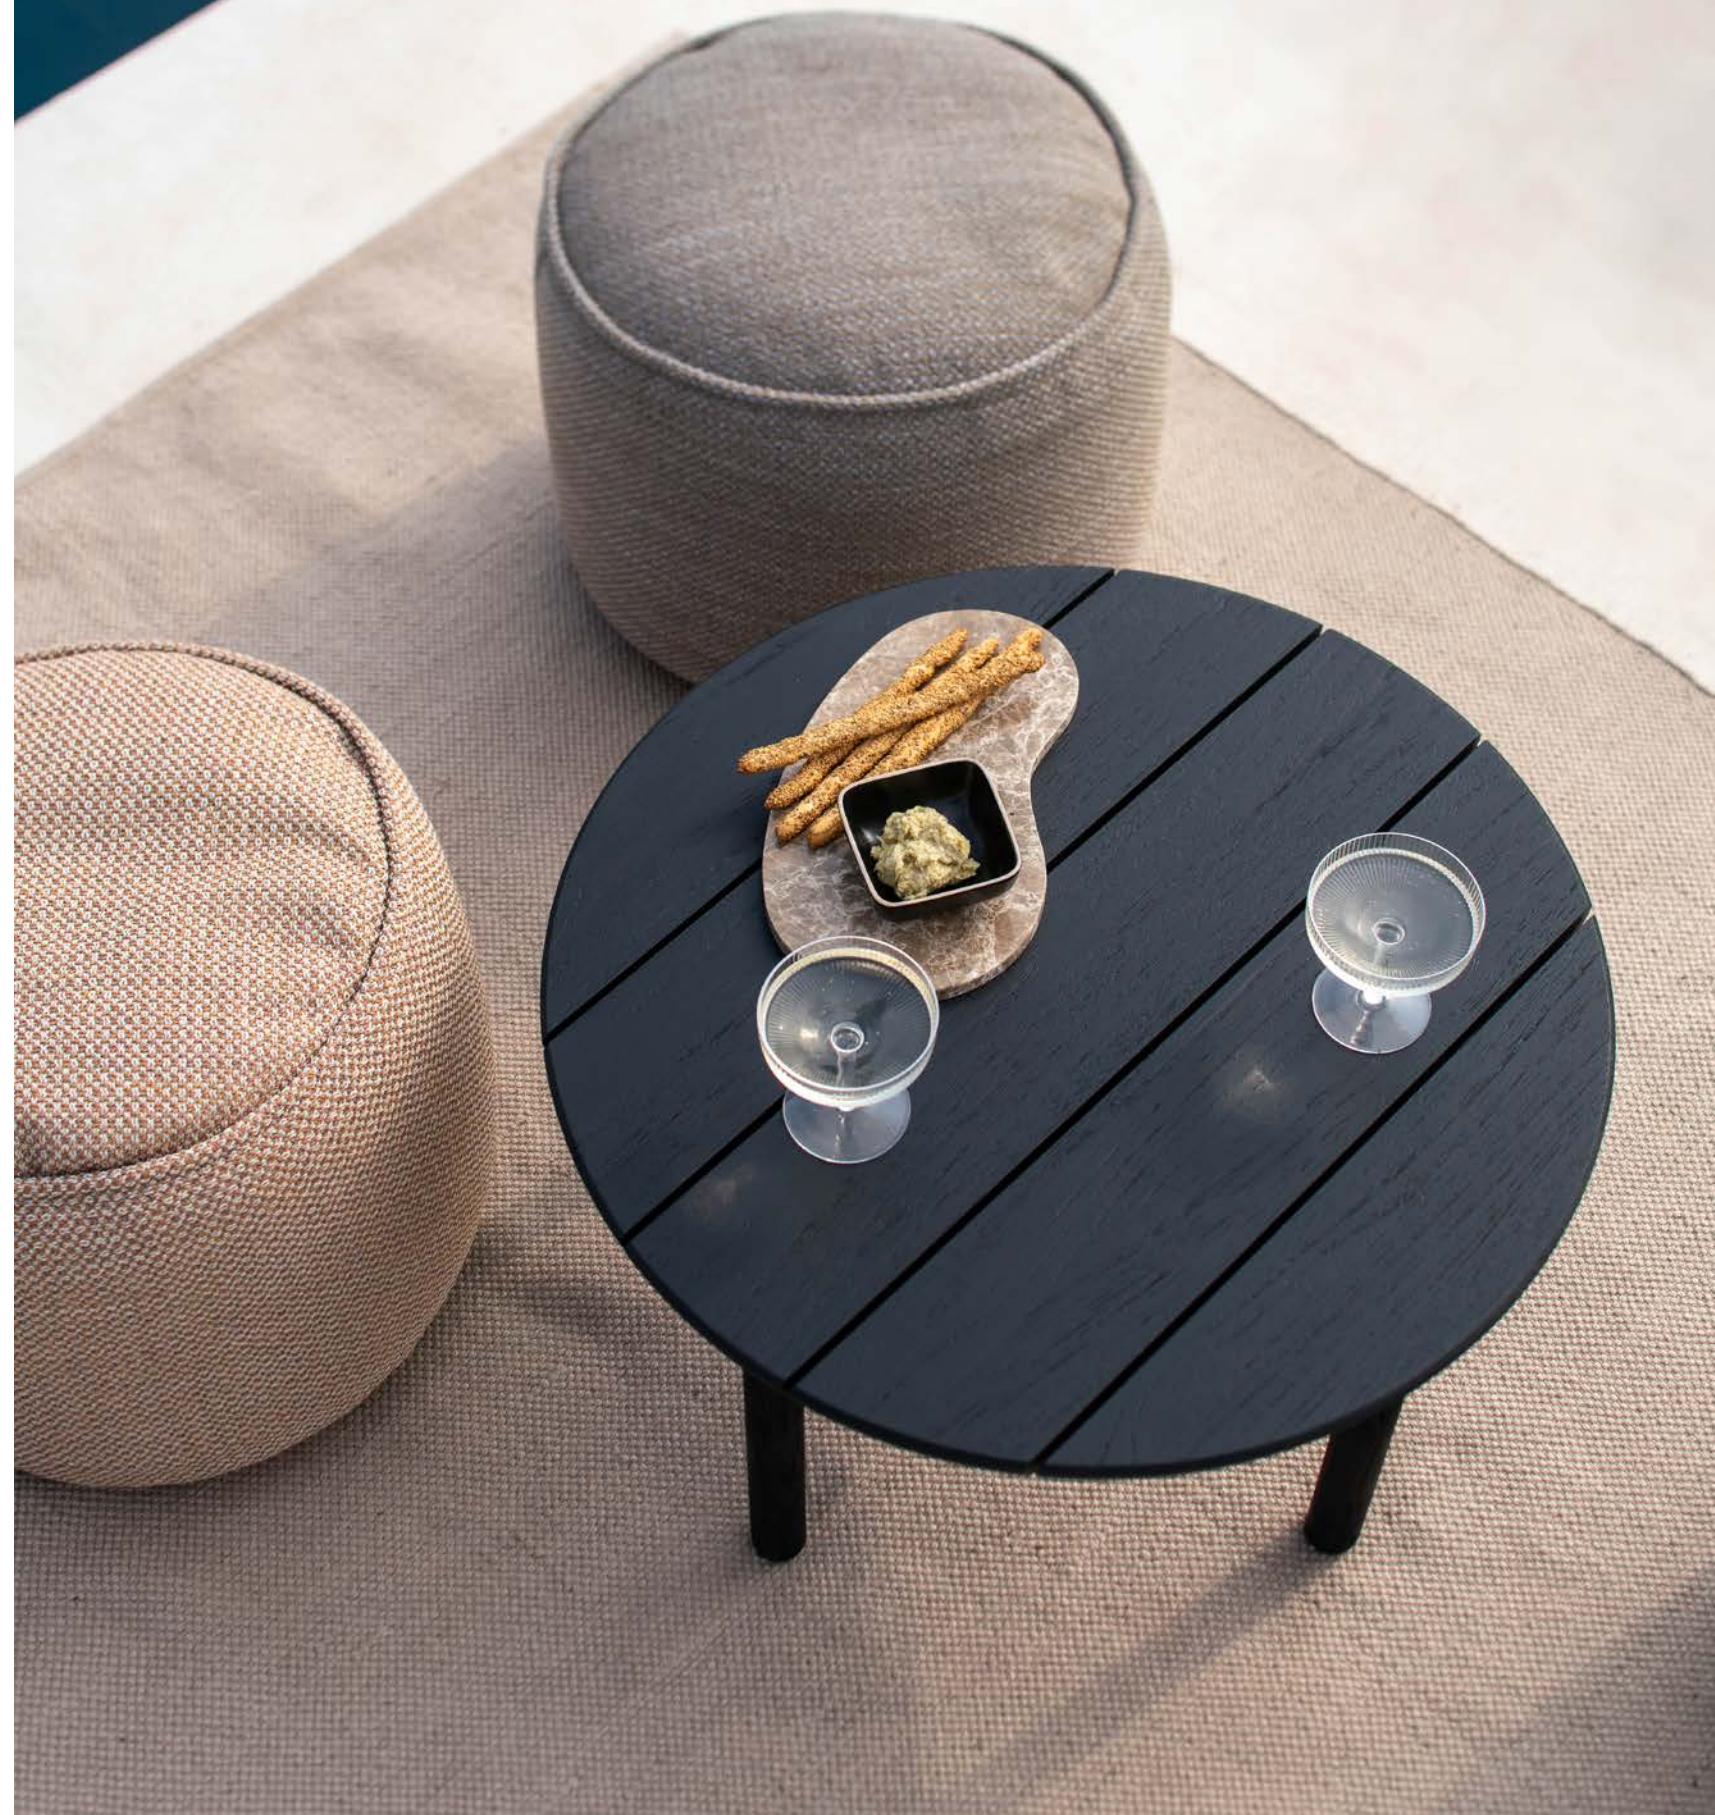

Donut outdoor pouf

length x width x height	natural check	marsala check	mocha check
50 × 50 × 40 cm | 19.5" × 19.5" × 15.5"	20069	20068	20067
upholstery	100% polypropylene fabric and quick-dry foam		

fabric upholstery

natural check

fabric upholstery

marsala check

fabric upholstery

mocha check